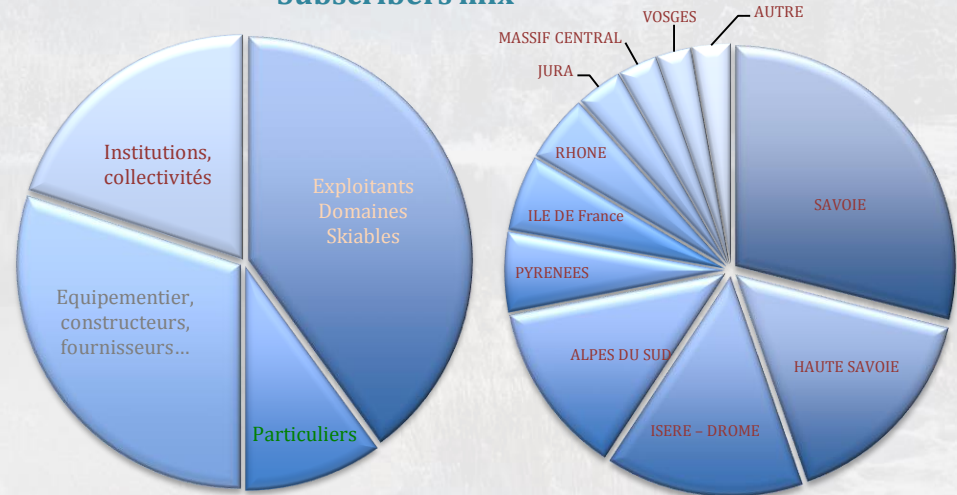

Subscribers mix